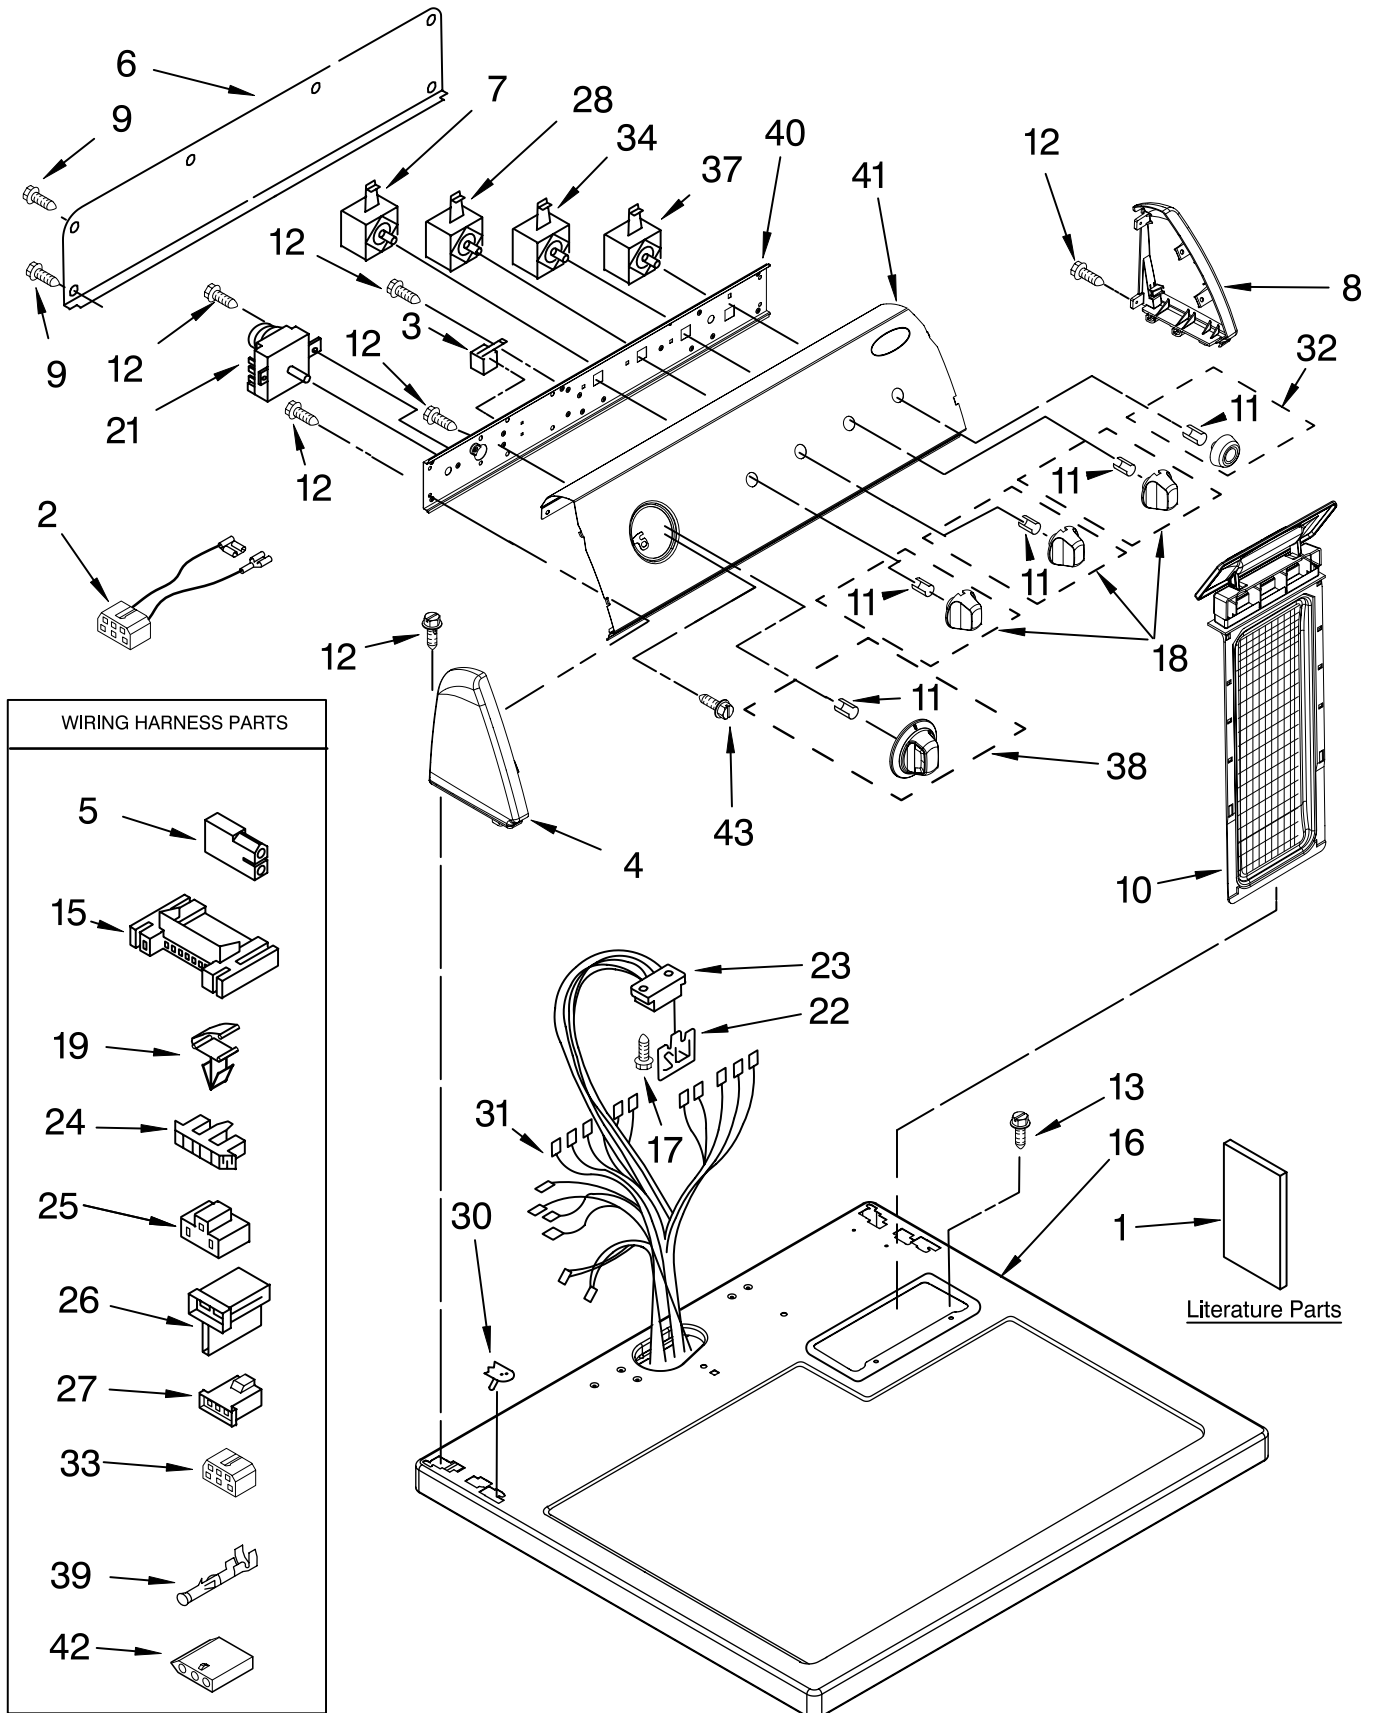

TOP AND CONSOLE PARTS

29" GAS DRYER

For Models: NGD5800TQ0
(White)

IMPORTANT: All Part Numbers Listed Are Whirlpool Numbers. Source Parts Through Whirlpool.

TOP AND CONSOLE PARTS

For Models: NGD5800TQ0
(White)

Illus. No.	Part No.	DESCRIPTION	Illus. No.	Part No.	DESCRIPTION	Illus. No.	Part No.	DESCRIPTION
1		Literature Parts	11	8536939	Clip, Spring	28	3405152	Switch, End Of Cycle
	W10088971	Instructions, Installation	12	8533971	Screw, 8-18 x 5/16			
	W10089173	Sheet, Cycle Feature	13	688983	Screw, 8-18 x 5/8	30	357213	Nut-Push-In (2)
	W10088771	Use & Care Guide	15	3395683	Connector (Motor)	31	8299891	Harness, Wiring
	3406668	Wiring Diagram	16		Top	32		Knob, Push-To-Start
2	3401695	Jumper, Buzzer On/Off		8557930	White		W10110049	White
3	694419	Buzzer, Mini	17	359625	Screw, 8-18 x 1/2	33	3347243	Connector 6-Circuit
4		Cap, End (L.H.)	18		Knob, Control (3)	34	3405154	Switch, Wrinkle Shield
	8271365	White		W10110047	White	37	3398094	Switch, Push-To-Start
5	717252	Plug, 2-Way Terminal	19	3394427	Clip-Harness	38		Timer Knob Assembly
6	8274261	Panel, Rear Console	21	3406725	Timer Assembly (60 Hz.)		W10110048	White
7	3405155	Switch, Temperature	22	8558178	Control, Electronic	39	94614	Terminal, Female
8		Cap, End (R.H.)	23	3391885	Connector, Edge	40	8271418	Bracket, Control Panel, Control
	8271359	White	24	3397269	Connector-Timer	41		White
9	693995	Screw, Hex Washer Head	25	3401144	Connector, (PTS Relay)	42	3936144	Connector
10		Screen, Lint	26	3403499	Connector, 2-Position (Gas Valve)	43	8533951	Screw, Grounding
	8558463	White	27	3403498	Connector, 3-Position (Gas Valve)			